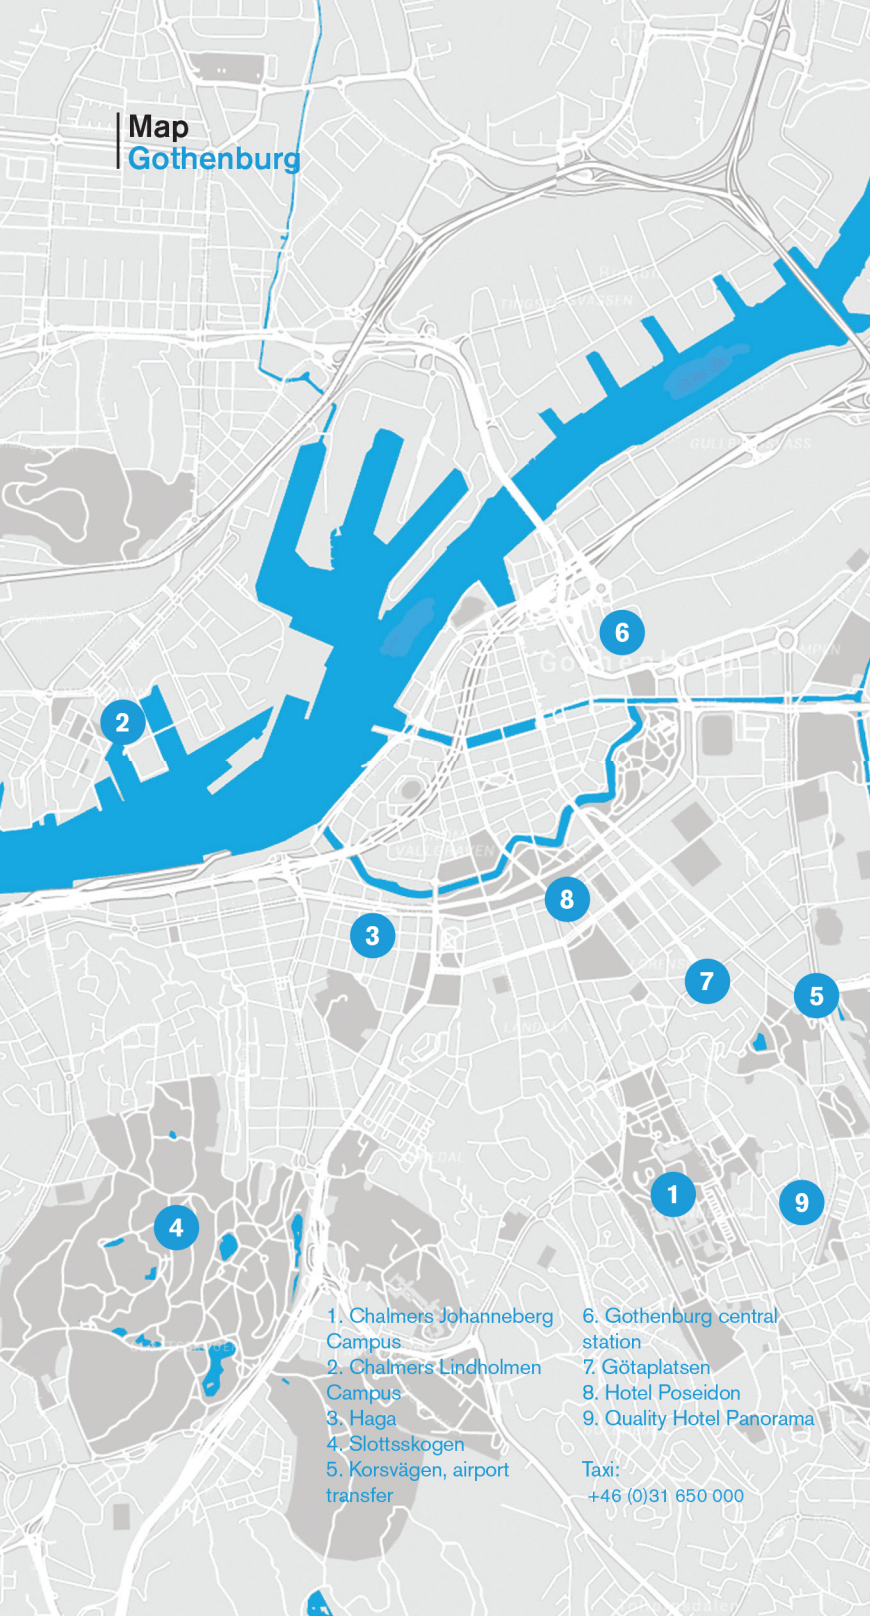

Map
Gothenburg

1. Chalmers Johanneberg Campus
 2. Chalmers Lindholmen Campus
 3. Haga
 4. Slottsskogen
 5. Korsvägen, airport transfer
 6. Gothenburg central station
 7. Götaplatsen
 8. Hotel Poseidon
 9. Quality Hotel Panorama
- Taxi:
+46 (0)31 650 000

Map
Chalmers Johanneberg Campus

1. Architecture building
2. Workshop venue
3. Conference venue
4. STORE

Open: mon-fri 07-22,
sat 10-18, sun 11-15

Emergency number:
112

Local Contact:
+46 (0)703 088350
+46 (0)707 571062